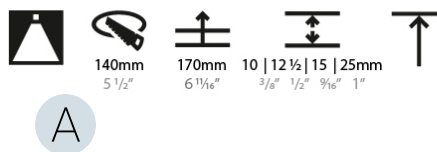

GENERAL

Series: Bioniq
 Subseries: Bioniq Round Deep
 Brand: Prolicht
 Division: Architectural
 Mounting Type: Trimless
 Mounting Location: Ceiling
 Subcategory: Downlight

PHYSICAL

Shape: Round
 Diameter (mm): 136
 Diameter (in): 5 3/8
 Height (mm): 151
 Height (in): 5 15/16
 Ceiling Thickness (mm): 10 / 12.5 / 15 / 25
 Ceiling Thickness (in): 3/8 or 1/2 or 9/16 or 1
 Min. Recessing Depth (mm): 170
 Min. Recessing Depth (in): 6 11/16
 Light Distribution: Downlight
 Weight (kg): 1.073
 Weight (lbs): 2.36
 Fixture Finish: SSR / BKV / CWI / CRY / HAB / UFT / ITA / RUA / FTG / MYG / LOD / PUS / FRO / FUP / KIA / POP / BLS / SPG / MEY / GOH / GUM / CHC / COM / ABZ / JAG / OBR / MOS / ROR
 Fixture Material: Aluminum Die Cast
 Cut-out Measurements: \varnothing 140mm / 5 1/2"
 Upon Request: Unique Ceiling Thickness

LED

Number of LEDs: 1
 Color Temperature (°K): 2700 / 3000 / 3500 / 4000
 Max. Delivered Lumen (lm): 814 / 877 / 911 / 930
 Nominal Lumen (lm): 1246 / 1342 / 1396 / 1424
 CRI: >90 CRI
 Efficiency (%): 90.5
 Lamp Life (hrs): 50000
 Upon Request: RGB-W Tunable White Special Color Temperature Special LED

OPTICAL

Reflector°: 10
 Optic°: Lens Pack - No Lens / Linear Spread Lens / Honeycomb / Spread Lens
 Upon Request: Special Beam Angles

RATINGS AND CERTIFICATIONS

382, F 416-247-9319, www.zaneen.com
 Certified and created for North American standards at the end of the existing Model #. For assistance on 'custom' specifications, contact zteam@zaneen.com.
 In a constant effort to supply the best product, we reserve the right to change specifications or materials without notice. The most recent specification sheets are found at zaneen.com
 IP rating: IP20